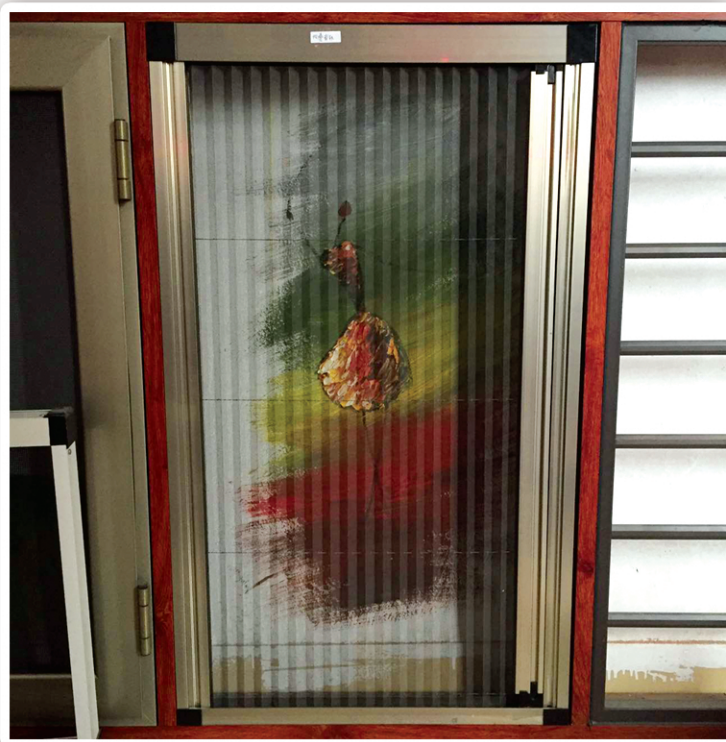

**E CHAN® Screen**  
*Insect Screen Specialist*  
**劲力蚊纱** since 1988

**折叠纱窗/坦克链纱窗**  
**LIGHT DUTY FOLDING TYPE**

收  
放  
自  
如  
·  
时  
尚  
轻  
巧

# Light Duty Folding Type 折叠纱窗/坦克链纱窗

Convenient, Modern and  
Space Saving

收放自如 时尚轻巧

The advantage of this screen is for users to save space, unlike the traditional screen with rail which can take up a lot of space. This series of screen can be folded when not in use and suitable for users that do not always open or close their windows.

折叠纱窗好处是节省空间，坦克链可解决地上有轨道的烦恼。当没用到纱窗时可折收起来，适用于不经常开关窗口。

**Wire Mesh :** Pleated PVC Wire Mesh  
 纱网 PE 编织网

**Specifications :** 1.0mm Aluminium Frame  
 规格 1.0厚铝合金框

**功能等级分类 Functional Class:** 5 star higher 1 star lowest