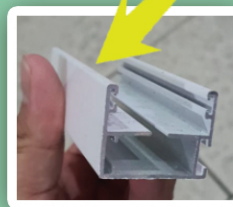

# Light Duty Folding Type 折叠纱窗/坦克链纱窗

Convenient, Modern and  
Space Saving

收放自如 时尚轻巧

The advantage of this screen is for users to save space, unlike the traditional screen with rail which can take up a lot of space. This series of screen can be folded when not in use and suitable for users that do not always open or close their windows.

折叠纱窗好处是节省空间，坦克链可解决地上有轨道的烦恼。当没用到纱窗时可折收起来，适用于不经常开关窗口。

**Wire Mesh :** Pleated PVC Wire Mesh  
 纱网 PE 编织网

**Specifications :** 1.0mm Aluminium Frame  
 规格 1.0厚铝合金框

**功能等级分类 Functional Class:** 5 star higher 1 star lowest