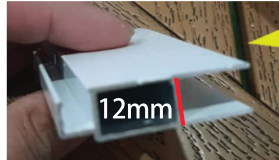

适用于趟玻璃门(有无铁花都安装)平开玻璃门, 可依据玻璃门窗款式配搭, 容易扯出清洗, 有无铁花都安装, 轨道只有1.2公分, 斯文又实用, 耐用度一般也是二十年以上, 并且可配搭多种网根据不同的需求。框的颜色多达4种可喷涂搭配。经济实惠。

适合于各类进出门, 玻璃露台门, 房间门以及前后主要进出门。

主要优点是经济耐用, 使用性强, 性价比高。缺点是不够牢固, 只能满足一般防蚊需求。

Old Commercial type screen railing which is sale on the market along 20 years. This type railing easy to come off and not long lasting.

Our railing is more solid and durable, materials 6063/T6 hardness, Compare to others our railing can last for more long life spend.