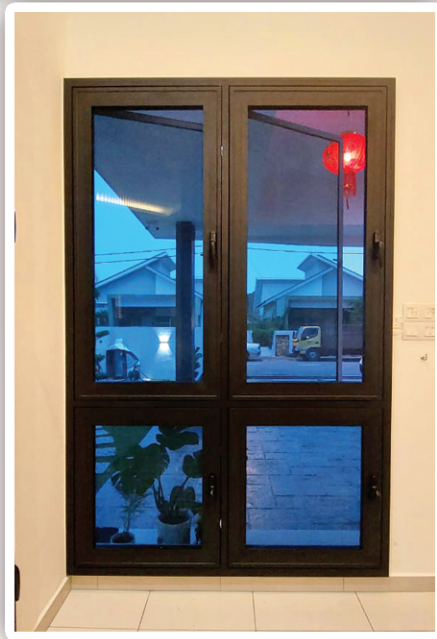

»»» SCAN ME FOR VIDEO «««

E CHAN SCREEN SDN.BHD (1137622-U)

PT 1098, Jalan Cheras Lama,
Batu 6 Kampung Melayu Taman Segar
Cheras, 56100 Kuala Lumpur, Malaysia.

☎ 60162035335

☎ 60342804285

WWW.ECHANSSCREEN.COM.MY