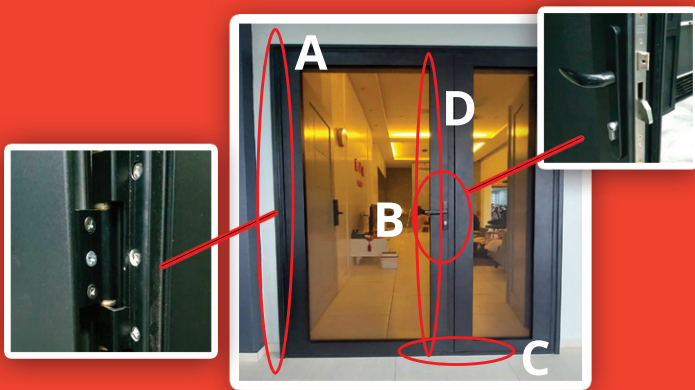

Security Mesh Product Type 安全网产品类型

Hinge Door

Sliding Mesh Door

Hinge Window

Sliding Mesh Window

Bi-Fold Door

对比 Comparison: Our Company 我们公司 VS Other Company 别家公司

OUR COMPANY

VS

OTHERS

A) The Heavy Duty Hinge Are Well Concealed Inside the frame profile.

VS

A) Hinge are exposed outside. Hinge could be destroy from outside.

B) German Design Mutli Point hinge door lock, lock without lift up the handle to open door, hassle free.