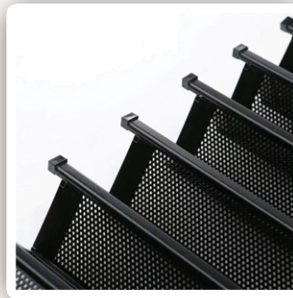

E CHAN® Screen

Insect Screen Specialist

劲力蚊纱 since 1988

X700

重型百褶网 (适用于门/窗)

X700 Heavy Duty Pleated Mesh (suitable for door/ window) . 中

简
单
美
观
价
格
适
中

X700 Heavy Duty Pleated Mesh Door/ Window

X700重型百褶网 (适用于门/窗)

X700 Develop as a durable and heavy duty item to replace traditional retractable folding mosquito netting. This System Come with heavy duty hanging roller at top to run the door system. While Bottom has low profile 8mm railing quad and it design with round shape at bottom, this is consider some house might have wheel chair access . The netting is made by aluminium perforated mesh with punched hole (mesh 14) to keep all fly and mosquito away. the strong netting can sustanding even cat/dog/rats bike. Compare to the traditional retractable system, this come without any ribben on middle that made hassle free . It strong and long lasting. This pleated mesh door come with dual side lock. Suitable for Swing Door/ Main Entrance door / Sliding Door / Folding Glass Door .

x700是按照传统折叠纱门的设计理念去研发，这款重型折叠纱门是2020年新产品，这款纱门出大的特点是当不用时可以折叠收纳。而且网片由铝合金冲孔网片冲压。网孔均匀。这款纱门使用是上轨吊轮下导轨设计。它可以提高门的使用寿命。而且不容易累计灰尘。没有了传统折叠网的网线。故障的几率几乎为零。而且轨道的设计只有短短的8mm带弧形底轨道，这是考虑到会有轮椅的进出及不攀脚的设计。这款纱门除了可以防虫，防蚊还可以防止宠物撞击，老鼠撕咬等问题。除此之外，这款纱门还自带双面锁体。让您跟放心使用。