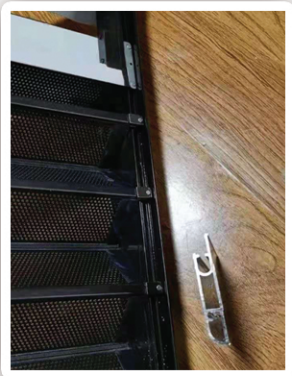

E CHAN® Screen

Insect Screen Specialist

劲力蚊纱 since 1988

X700

重型百褶网 (适用于门/窗)

X700 Heavy Duty Pleated Mesh (suitable for door/ window) . 中

简
单
美
观
价
格
适
中

X700 Heavy Duty Pleated Mesh Door/ Window

X700重型百褶网 (适用于门/窗)

X700 Develop as a durable and heavy duty item to replace traditional retractable folding mosquito netting. This System Come with heavy duty hanging roller at top to run the door system. While Bottom has low profile 8mm railing quad and it design with round shape at bottom, this is consider some house might have wheel chair access . The netting is made by aluminium perforated mesh with punched hole (mesh 14) to keep all fly and mosquito away. the strong netting can sustanding even cat/dog/rats bike. Compare to the traditional retractable system, this come without any ribben on middle that made hassle free . It strong and long lasting. This pleated mesh door come with dual side lock. Suitable for Swing Door/ Main Entrance door / Sliding Door / Folding Glass Door .

x700是按照传统折叠纱门的设计理念去研发，这款重型折叠纱门是2020年新产品，这款纱门出大的特点是当不用时可以折叠收纳。而且网片由铝合金冲孔网片冲压。网孔均匀。这款纱门使用是上轨吊轮下导轨设计。它可以提高门的使用寿命。而且不容易累计灰尘。没有了传统折叠网的网线。故障的几率几乎为零。而且轨道的设计只有短短的8mm带弧形底轨道，这是考虑到会有轮椅的进出及不攀脚的设计。这款纱门除了可以防虫，防蚊还可以防止宠物撞击，老鼠撕咬等问题。除此之外，这款纱门还自带双面锁体。让您跟放心使用。