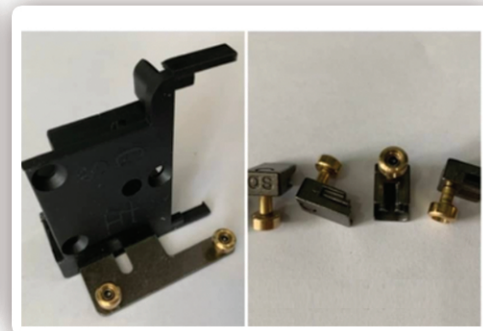

X700重型百褶网 (适用于门/窗)

X700 Develop as a durable and heavy duty item to replace traditional retractable folding mosquito netting. This System Come with heavy duty hanging roller at top to run the door system. While Bottom has low profile 8mm railing quad and it design with round shape at bottom, this is consider some house might have wheel chair access . The netting is made by aluminium perforated mesh with punched hole (mesh 14) to keep all fly and mosquito away. the strong netting can sustanding even cat/dog/rats bike. Compare to the traditional retractable system, this come without any ribben on middle that made hassle free . It strong and long lasting. This pleated mesh door come with dual side lock. Suitable for Swing Door/ Main Entrance door / Sliding Door / Folding Glass Door .

x700是按照传统折叠纱门的设计理念去研发，这款重型折叠纱门是2020年新产品，这款纱门出大的特点是当不用时可以折叠收纳。而且网片由铝合金冲孔网片冲压。网孔均匀。这款纱门使用是上轨吊轮下导轨设计。它可以提高门的使用寿命。而且不容易累计灰尘。没有了传统折叠网的网线。故障的几率几乎为零。而且轨道的设计只有短短的8mm带弧形底轨道，这是考虑到会有轮椅的进出及不攀脚的设计。这款纱门除了可以防虫，防蚊还可以防止宠物撞击，老鼠撕咬等问题。除此之外，这款纱门还自带双面锁体。让您跟放心使用。

> Dual side lock set

> Heavy duty roller

> Bottom railing design

对比 Comparison: X700 VS Tradisional Folding System

VS

带挂辊 with hanging roller VS With ribben control 带肋条控制

低调 8mm 底部轨道 low profile 8mm bottom track VS With at least 25mm bottom railing 至少有25 毫米的底部栏杆