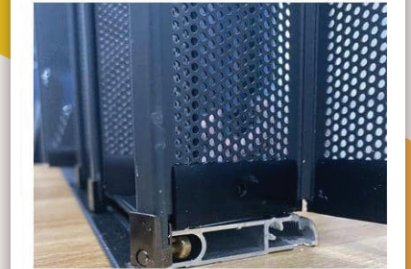

> Bottom railing design