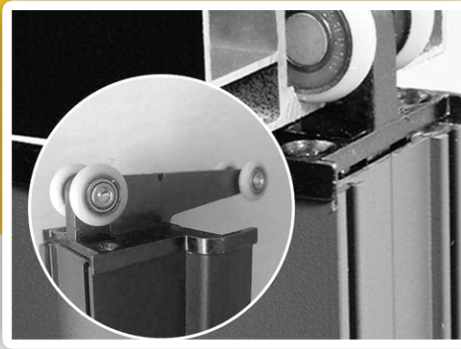

> Heavy duty roller