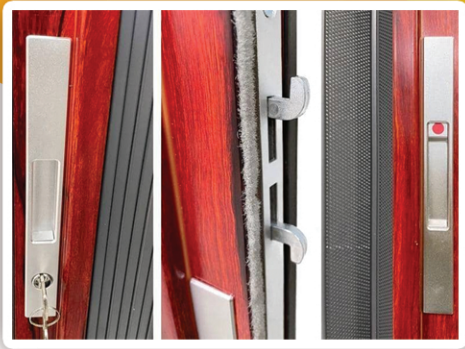

E CHAN® Screen

Insect Screen Specialist

劲力蚊纱 since 1988

X700

重型百褶网 (适用于门/窗)

X700 Heavy Duty Pleated Mesh (suitable for door/ window) . 中

简
单
美
观
价
格
适
中

X700 Heavy Duty Pleated Mesh Door/ Window

X700重型百褶网 (适用于门/窗)

X700 Develop as a durable and heavy duty item to replace traditional retractable folding mosquito netting. This System Come with heavy duty hanging roller at top to run the door system. While Bottom has low profile 8mm railing quad and it design with round shape at bottom, this is consider some house might have wheel chair access . The netting is made by aluminium perforated mesh with punched hole (mesh 14) to keep all fly and mosquito away. the strong netting can sustanding even cat/dog/rats bike. Compare to the traditional retractable system, this come without any ribben on middle that made hassle free . It strong and long lasting. This pleated mesh door come with dual side lock. Suitable for Swing Door/ Main Entrance door / Sliding Door / Folding Glass Door .

x700是按照传统折叠纱门的设计理念去研发，这款重型折叠纱门是2020年新产品，这款纱门出大的特点是当不用时可以折叠收纳。而且网片由铝合金冲孔网片冲压。网孔均匀。这款纱门使用是上轨吊轮下导轨设计。它可以提高门的使用寿命。而且不容易累计灰尘。没有了传统折叠网的网线。故障的几率几乎为零。而且轨道的设计只有短短的8mm带弧形底轨道，这是考虑到会有轮椅的进出及不攀脚的设计。这款纱门除了可以防虫，防蚊还可以防止宠物撞击，老鼠撕咬等问题。除此之外，这款纱门还自带双面锁体。让您跟放心使用。