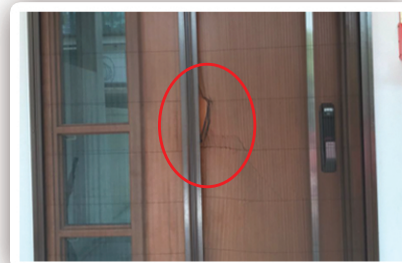

X700重型百褶网 (适用于门/窗)

X700 Develop as a durable and heavy duty item to replace traditional retractable folding mosquito netting. This System Come with heavy duty hanging roller at top to run the door system. While Bottom has low profile 8mm railing quad and it design with round shape at bottom, this is consider some house might have wheel chair access . The netting is made by aluminium perforated mesh with punched hole (mesh 14) to keep all fly and mosquito away. the strong netting can sustanding even cat/dog/rats bike. Compare to the traditional retractable system, this come without any ribben on middle that made hassle free . It strong and long lasting. This pleated mesh door come with dual side lock. Suitable for Swing Door/ Main Entrance door / Sliding Door / Folding Glass Door .

x700是按照传统折叠纱门的设计理念去研发，这款重型折叠纱门是2020年新产品，这款纱门出大的特点是当不用时可以折叠收纳。而且网片由铝合金冲孔网片冲压。网孔均匀。这款纱门使用是上轨吊轮下导轨设计。它可以提高门的使用寿命。而且不容易累计灰尘。没有了传统折叠网的网线。故障的几率几乎为零。而且轨道的设计只有短短的8mm带弧形底轨道，这是考虑到会有轮椅的进出及不攀脚的设计。这款纱门除了可以防虫，防蚊还可以防止宠物撞击，老鼠撕咬等问题。除此之外，这款纱门还自带双面锁体。让您跟放心使用。

> Dual side lock set

> Heavy duty roller

> Bottom railing design

对比 Comparison: X700 VS Tradisional Folding System

VS

带挂辊 with hanging roller VS With ribben control 带肋条控制

低调 8mm 底部轨道 low profile 8mm bottom track VS With at least 25mm bottom railing 至少有25 毫米的底部栏杆

带双锁 with dual lock VS Without lock 无锁

抵挡强风 Sustance Strong Wind VS Netting easliy come out when strong wind 大风时网容易损坏

铝制冲孔网 Aluminium Punched Hole Netting VS Fiber/nylon netting (soft) 纤维/尼龙网 (软)

防止宠物撞车和骑车 Can Prevent Pets hit and bike VS Cant even prevent rats bike 甚不能防止老鼠骑自行车