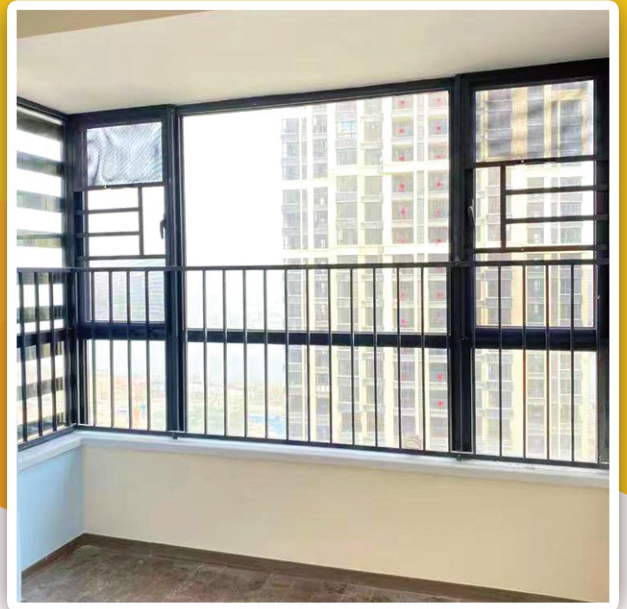

»»» SCAN ME FOR VIDEO «««

E CHAN SCREEN SDN.BHD (1137622-U)
PT 1098, Jalan Cheras Lama,
Batu 6 Kampung Melayu Taman Segar
Cheras, 56100 Kuala Lumpur, Malaysia.

60162035335

60342804285

WWW.ECHANSSCREEN.COM.MY