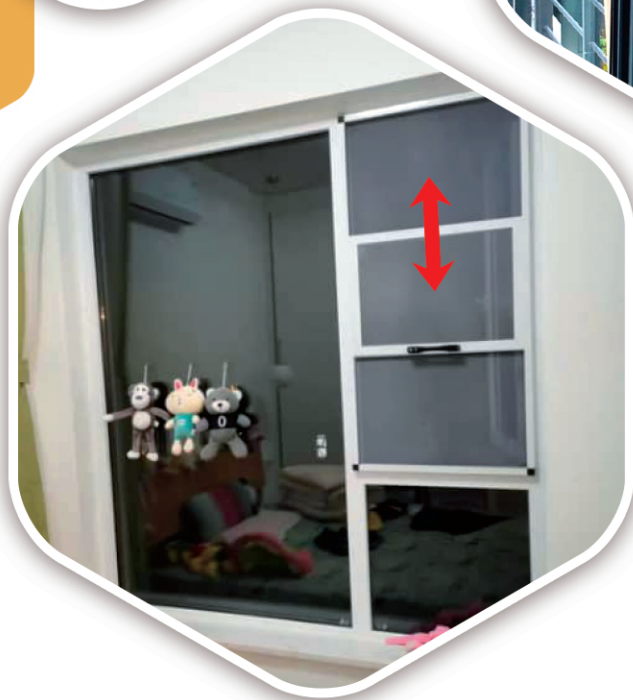

E CHAN® Screen

Insect Screen Specialist

劲力蚊纱 since 1988

垂直上下趟式（平开窗）
Vertical Slide Type (For Casement Window)

节省空间
典雅别致