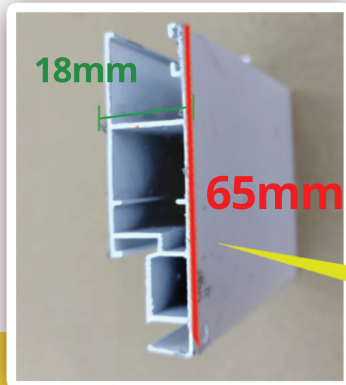

E CHAN® Screen

Insect Screen Specialist

劲力蚊纱 since 1988

P30 Series Sliding Semi Secure Meshdoor
(For Sliding Door Use)

P30 推拉式半防盗纱门(趟门)

坚
固
结
实
·
减
少
冲
力

P30 Series Sliding Semi Secure Meshdoor (For Sliding Door Use)

P30推拉式半防盗纱门(趟门)

P30 series is design to have better and solid profile compare with the classic / tradisional sliding netting door. It Smooth and durable . Even Strong Window and prevents pets. It come with a double hock Lock. Flat Handle. Can fit most of the house , even it come with iron metal grille. This is an Better solid option compare to classic type sliding netting door. The bottom railing has only 10mm height . The frame casting thickness is 1.25mm , side thickenss 25mm , front thickness 65mm . The bottom railing 10mm clearance.

P30是一款在推拉玻璃门原有的基础上设计。这相较于传统的蚊纱门更坚固耐用，而且拥有更宽及结实的框。这款纱门可以装厚达0.8mm的纱网，而且这设计自带锁，可以防宠物，耐冲击。归功于极窄的别框（25mm），它能装在任何形式的门，它可以跟有铁花门的门一起安装。这款纱门铝材厚达1.25mm厚，宽度65mm。下轨道高度仅有10mm，不计灰不攀脚。这款纱门还带有双提锁坐。锁坐收起时平与门框。

功能等级分类 Functional Class: 5 star higher 1 star lowest