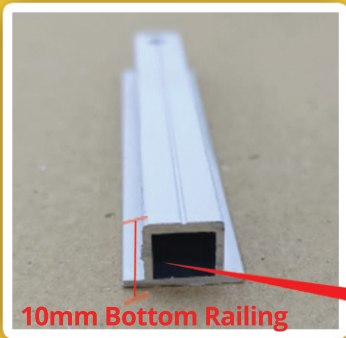

P30推拉式半防盗纱门(趟门)

P30 series is design to have better and solid profile compare with the classic / tradisional sliding netting door. It Smooth and durable . Even Strong Window and prevents pets. It come with a double hock Lock. Flat Handle. Can fit most of the house , even it come with iron metal grille. This is an Better solid option compare to classic type sliding netting door. The bottom railing has only 10mm height . The frame casting thickness is 1.25mm , side thickenss 25mm , front thickness 65mm . The bottom railing 10mm clearance.

P30是一款在推拉玻璃门原有的基础上设计。这相较于传统的蚊纱门更坚固耐用，而且拥有更宽及结实的框。这款纱门可以装厚达0.8mm的纱网，而且这设计自带锁，可以防宠物，耐冲击。归功于极窄的别框（25mm），它能装在任何形式的门，它可以跟有铁花门的门一起安装。这款纱门铝材厚达1.25mm厚，宽度65mm。下轨道高度仅有10mm，不计灰不攀脚。这款纱门还带有双提锁坐。锁坐收起时平与门框。

功能等级分类 Functional Class: 5 star higher 1 star lowest