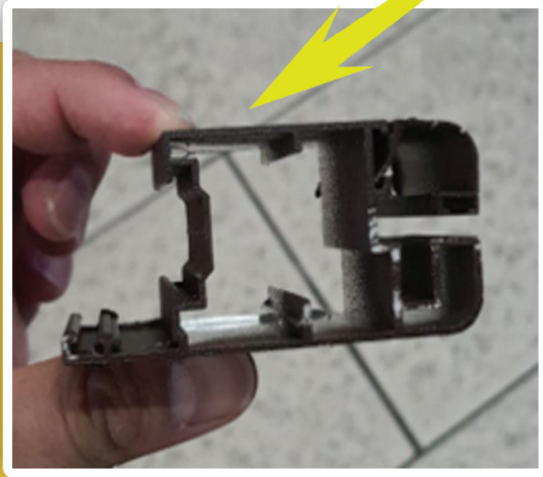

E CHAN® Screen
Insect Screen Specialist
劲力蚊纱 since 1988

G70系列平开门(门)

G70 Type (For Swing Door Use) Knows as hinge door

简单美观
价格适中

G70 Type (For Swing Door Use) Knows as hinge door

G70系列 (用于平开门) 统称开关门

Well as Main Entrance Swing Door, The First Door to welcome you home after a day. This is not only to keep away from the mosquito and fly, it request to have good looking at design. Same As the G50 type. The G70 are catagories as a Semi Secure Swing mesh door, It High Security neighbourhood, Guard And Gated Housing Area which is do not request to install iron metal grille Door. This door can be lock from inside and outside with in-build key. While Cost are not much like the full security type.

G70 是主要有G50 延展品, 主要是针对 入户门, 房间门, 后厨房门或多用途, 他 牢固耐用。 价格大众化。

it can be fit from 0.18mm thickness wire netting to 0.8mm wire netting depend on ur needed. The Hinge can be open 180 degree. frame casting thickness 1.4mm . frame front 70mm and back 45mm , side 37mm . it can be adding on at any door.

能够抵挡冲击 , 网可以选配从 0.18mm - 0.8mm 网。 铝框厚度1.4mm . 自带锁合页可开启180度。框正面75毫米, 后45毫米, 侧面37毫米。 它可以安装及使用于任何门上。

功能等级分类 Functional Class: 5 star higher 1 star lowest

美观
Tidy ★★★★★

实用性
Practical ★★★★★

抗强风
Wind Resistance ★★★★★