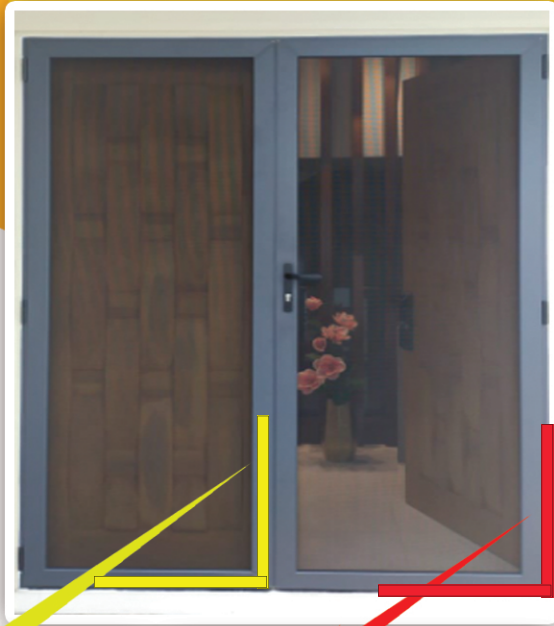

E CHAN® Screen
Insect Screen Specialist
劲力蚊纱 since 1988

G70系列平开门(门)

G70 Type (For Swing Door Use) Knows as hinge door

简单美观
价格适中

G70 Type (For Swing Door Use) Knows as hinge door

G70系列 (用于平开门) 统称开关门

Well as Main Entrance Swing Door, The First Door to welcome you home after a day. This is not only to keep away from the mosquito and fly, it request to have good looking at design. Same As the G50 type. The G70 are catagories as a Semi Secure Swing mesh door, It High Security neighbourhood, Guard And Gated Housing Area which is do not request to install iron metal grille Door. This door can be lock from inside and outside with in-build key. While Cost are not much like the full security type.

G70 是主要有G50 延展品, 主要是针对 入户门, 房间门, 后厨房门或多用途, 他 牢固耐用。 价格大众化。

it can be fit from 0.18mm thickness wire netting to 0.8mm wire netting depend on ur needed. The Hinge can be open 180 degree. frame casting thickness 1.4mm . frame front 70mm and back 45mm , side 37mm . it can be adding on at any door.

能够抵挡冲击 , 网可以选配从 0.18mm - 0.8mm 网。 铝框厚度1.4mm . 自带锁合页可开启180度。框正面75毫米, 后45毫米, 侧面37毫米。 它可以安装及使用于任何门上。

功能等级分类 Functional Class: 5 star higher 1 star lowest

美观
Tidy ★★★★★

实用性
Practical ★★★★★

抗强风
Wind Resistance ★★★★★