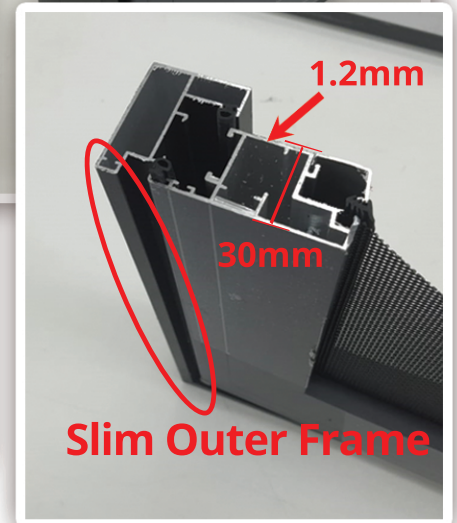

G50 Type (for casement window)

G50系列(窗)

Simple Yet Sophisticated with Reasonable Pricing

简单美观 价格适中

G50 Series is Design suitable for high rise building , Strata , High Security neighbourhood, Guard And Gated Housing Area which is do not request to install iron metal while need something to get protection and stay away from mosquito , fly . children climb out from the window. Prevent wild animal. This is not design as strong as e chan security mesh as this request to build something in low cost and not so buggy compare to the security type .well known as the semi security type.

这款纱窗附带锁功能，坚固耐用，可以抵挡一般较为轻得冲击、虽然不能防盗，但是它拥有坚固得建构，适合围栏住宅社区，拥有良好保安的社区，公寓。带锁功能也能保障小孩，宠物。特别设计边框窄边，不阻挡视线，美观整洁。价格也不贵，高性价比。

Special Design round edge at the corner for ur safety concerns and prevent damage of curtain while open.

我们设计圆弧角避免角位放刮伤及窗帘

it can be fit from 0.18mm thickness wire netting to 0.8mm wire netting depend on ur needed. This type has a slim outer frame. can open up to 180 degree while it open. window come with multi point (knows as 2 point lock system). This frame come with 1.4mm Slim Frame for the inner and outer frame.

合页可以开启180度网可以选配从 0.18mm - 0.8mm 网。 他有着先进流行的极窄边框设计，让您的家窗户阻挡视线小。美观。