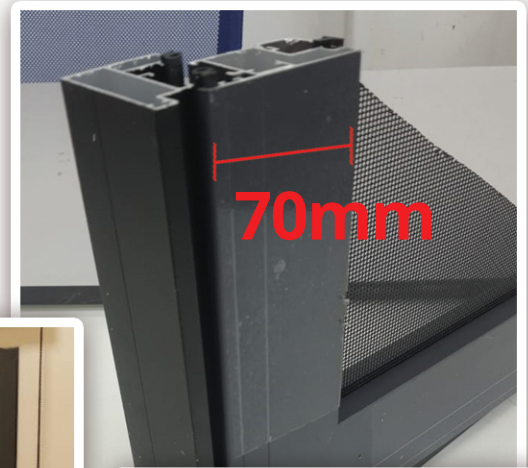

G50 Type (for casement window)

G50系列(窗)

Simple Yet Sophisticated with Reasonable Pricing

简单美观 价格适中

G50 Series is Design suitable for high rise building , Strata , High Security neighbourhood, Guard And Gated Housing Area which is do not request to install iron metal while need something to get protection and stay away from mosquito , fly . children climb out from the window. Prevent wild animal. This is not design as strong as e chan security mesh as this request to build something in low cost and not so buggy compare to the security type .well known as the semi security type.

这款纱窗附带锁功能，坚固耐用，可以抵挡一般较为轻得冲击、虽然不能防盗，但是它拥有坚固得建构，适合围栏住宅社区，拥有良好保安的社区，公寓。带锁功能也能保障小孩，宠物。特别设计边框窄边，不阻挡视线，美观整洁。价格也不贵，高性价比。

Special Design round edge at the corner for ur safety concerns and prevent damage of curtain while open.

我们设计圆弧角避免角位放刮伤及窗帘

it can be fit from 0.18mm thickness wire netting to 0.8mm wire netting depend on ur needed. This type has a slim outer frame. can open up to 180 degree while it open. window come with multi point (knows as 2 point lock system). This frame come with 1.4mm Slim Frame for the inner and outer frame.

合页可以开启180度网可以选配从 0.18mm - 0.8mm 网。 他有着先进流行的极窄边框设计，让您的家窗户阻挡视线小。美观。