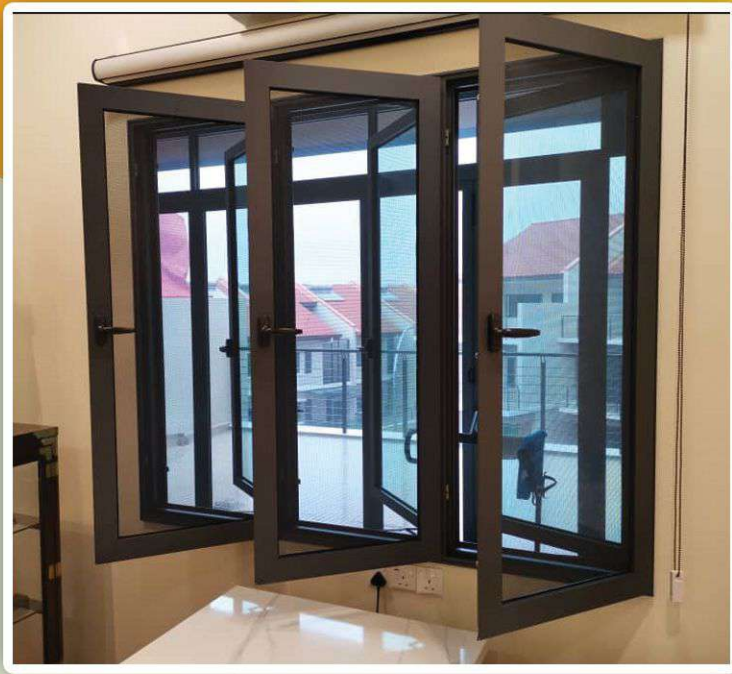

SCAN ME
»»» FOR VIDEO «««

SCAN ME

E CHAN SCREEN SDN.BHD (1137622-U)

PT 1098, Jalan Cheras Lama,
Batu 6 Kampung Melayu Taman Segar
Cheras, 56100 Kuala Lumpur, Malaysia.

60162035335

60342804285

WWW.ECHANSSCREEN.COM.MY