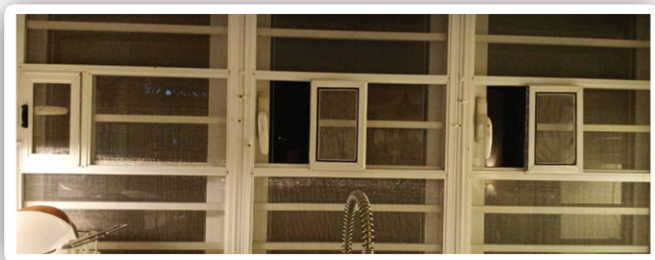

## Door in Door Series for Main Door with Grille 格栅主门的门中门

### How to Install an Mosquito netting on the iron metal grille ??

如何在主要入户门上安装纱网？

In Malaysia, Most of the Main entrance will putting a Iron metal grille as a security purpose door for protection agains bulgary. This Door in Door Netting Series is Special Design At Innovate to Stop the Fly come in from the metal grille. Beside that, not only help to stop the fly, but it put in a consideration on easy for hand access to the pac-lock. So we made a small hand access in order to fit the size and dimension for every grille door. The Dimension hand access pocket it could be design to fit ur and family member. The bottom , we will put door seals , gasket and rubber to reduce the change of getting mosquito fly in. Suitable for often use pac-lock family.

在我国，大部分主要入户门都会有铁花门，所以纱网也自然会固定在铁门上。传统上，我们还有在里面加上一个挂锁以策安全，但是，装了纱网，手如何伸进去锁挂锁呢？有鉴于这，我们在纱网上设计一个小窗口，让业主能够方便和灵活的把手伸进去锁挂锁。

铁门的地步，我们使用特殊的封面条把关，让其做到滴水不漏。不让一次蚊子和昆虫有机会进入您的家中。但是这个设计款式，主要针对耐用。

Beside on this. another option for does home apply with iron metal grille. we can use magnet type to stick directly on the metal grille frame surface . it tinny , clean and nice without big border of frame. We Develop a large size pocket to allow hand can access to the pac-lock. But compare this design with aluminium made, this is not lasting compare to the aluminium type.