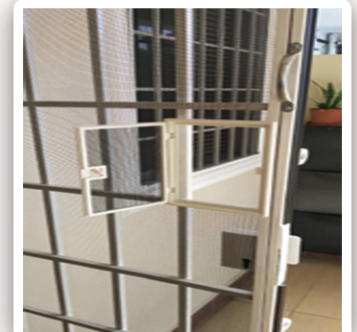

# Magnetic Mosquito Netting

磁铁纱窗

Simple Yet Sophisticated with Reasonable Pricing

简单美观 价格适中

The screen is suitable for all types of windows and doors. Except Sliding metal grille door. this type are able to accommodate on iron grill windows and doors. Installation of the screen is simple as there is no drilling and nailing required. Durability of the screen usually last between 1-5 years. There are 4 color available.

适合用于各类窗口和平开门，除了推拉门，铁与门，安装简单，无需钻洞打钉，经济，价格大众化，此款式适用于有铁花窗户，耐用期一番上为1-5年。备有四种颜色选择供配搭。

➤ A Pocket was Innovate for hand access to the window handle without pulling from the corner edge to reduce the change of the netting damage. The Pocket Made by ABS Materials in top quality. It Design for user friendly by pulling window handle and paclock.

➤ Pocket Dimension :  
8 inch x 5 inch (Small)  
9 inch x 7.5 inch (Large)

Besides, a small compartment (pocket) with twist lock mechanism is specifically designed to provide easy access for the locking and unlocking of windows without dismantling the magnetic screen. The small compartment is able to be opened up to a 140-degree angle hence providing the user with easy access to lock or unlock the window. The small compartment (pocket) helps increase the durability of the screen as user cannot need to dismantle the magnetic screen.