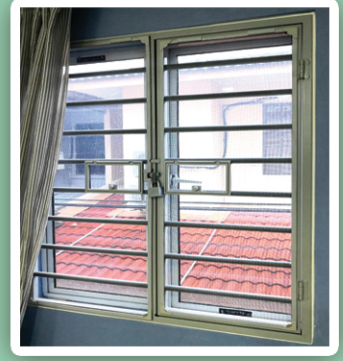

Wire Mesh : **Fiber Glass Black**
纱网 : 玻璃纤维 (黑)

Polyester Wire Mesh
聚脂纤维 (黑)

Stainless Steel Netting
0.3mm/0.18mm

Color Available :
颜色

Material : **Half Inch (12.5mm) PVC Strip & Magnet Strip, 502 Super Glue**
材质 : **12.5 毫米磁条与PVC塑料压条, 502胶水。**

功能等级分类 Functional Class: 5 star higher 1 star lowest

美观 Tidy
实用性 Practical
抗强风 Wind Resistance

抗冲击 Impact Resistance
防盗窃 Anti Burgary
耐用 Durable

价格 Price
透风度 Ventilation
透光度 Visible