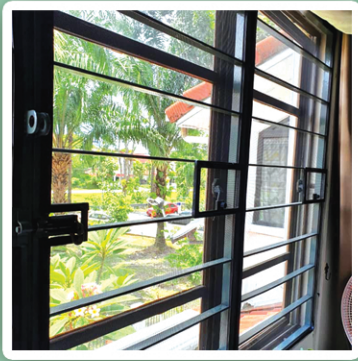

Wire Mesh : **Fiber Glass Black**
纱网 : 玻璃纤维 (黑)

Polyester Wire Mesh
聚脂纤维 (黑)

Stainless Steel Netting
0.3mm/0.18mm

Color Available :
颜色

Material : **Half Inch (12.5mm) PVC Strip & Magnet Strip, 502 Super Glue**
材质 : **12.5 毫米磁条与PVC塑料压条, 502胶水。**

功能等级分类 Functional Class: 5 star higher 1 star lowest

美观 Tidy
实用性 Practical
抗强风 Wind Resistance

抗冲击 Impact Resistance
防盗窃 Anti Burgary
耐用 Durable

价格 Price
透风度 Ventilation
透光度 Visible