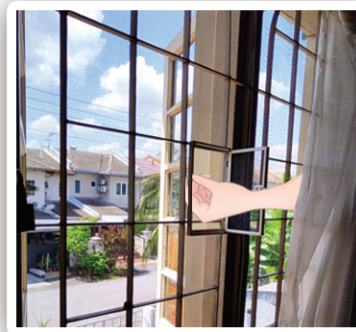

Magnetic Mosquito Netting

磁铁纱窗

Simple Yet Sophisticated with Reasonable Pricing

简单美观 价格适中

The screen is suitable for all types of windows and doors. Except Sliding metal grille door. this type are able to accommodate on iron grill windows and doors. Installation of the screen is simple as there is no drilling and nailing required. Durability of the screen usually last between 1-5 years. There are 4 color available.

适合用于各类窗口和平开门，除了推拉门，铁与门，安装简单，无需钻洞打钉，经济，价格大众化，此款式适用于有铁花窗户，耐用期一番上为1-5年。备有四种颜色选择供配搭。

➤ A Pocket was Innovate for hand access to the window handle without pulling from the corner edge to reduce the change of the netting damage. The Pocket Made by ABS Materials in top quality. It Design for user friendly by pulling window handle and paclock.

➤ Pocket Dimension :
8 inch x 5 inch (Small)
9 inch x 7.5 inch (Large)

Besides, a small compartment (pocket) with twist lock mechanism is specifically designed to provide easy access for the locking and unlocking of windows without dismantling the magnetic screen. The small compartment is able to be opened up to a 140-degree angle hence providing the user with easy access to lock or unlock the window. The small compartment (pocket) helps increase the durability of the screen as user cannot need to dismantle the magnetic screen.

本公司为了让客户更容易开关窗户，特别开发多功能小口袋让客户容易开关窗户，进而取代传统从下方角拔起，以便增加其耐用度以及适用性。我们所研发的小口袋可开140度，并且拥有双边旋钮。